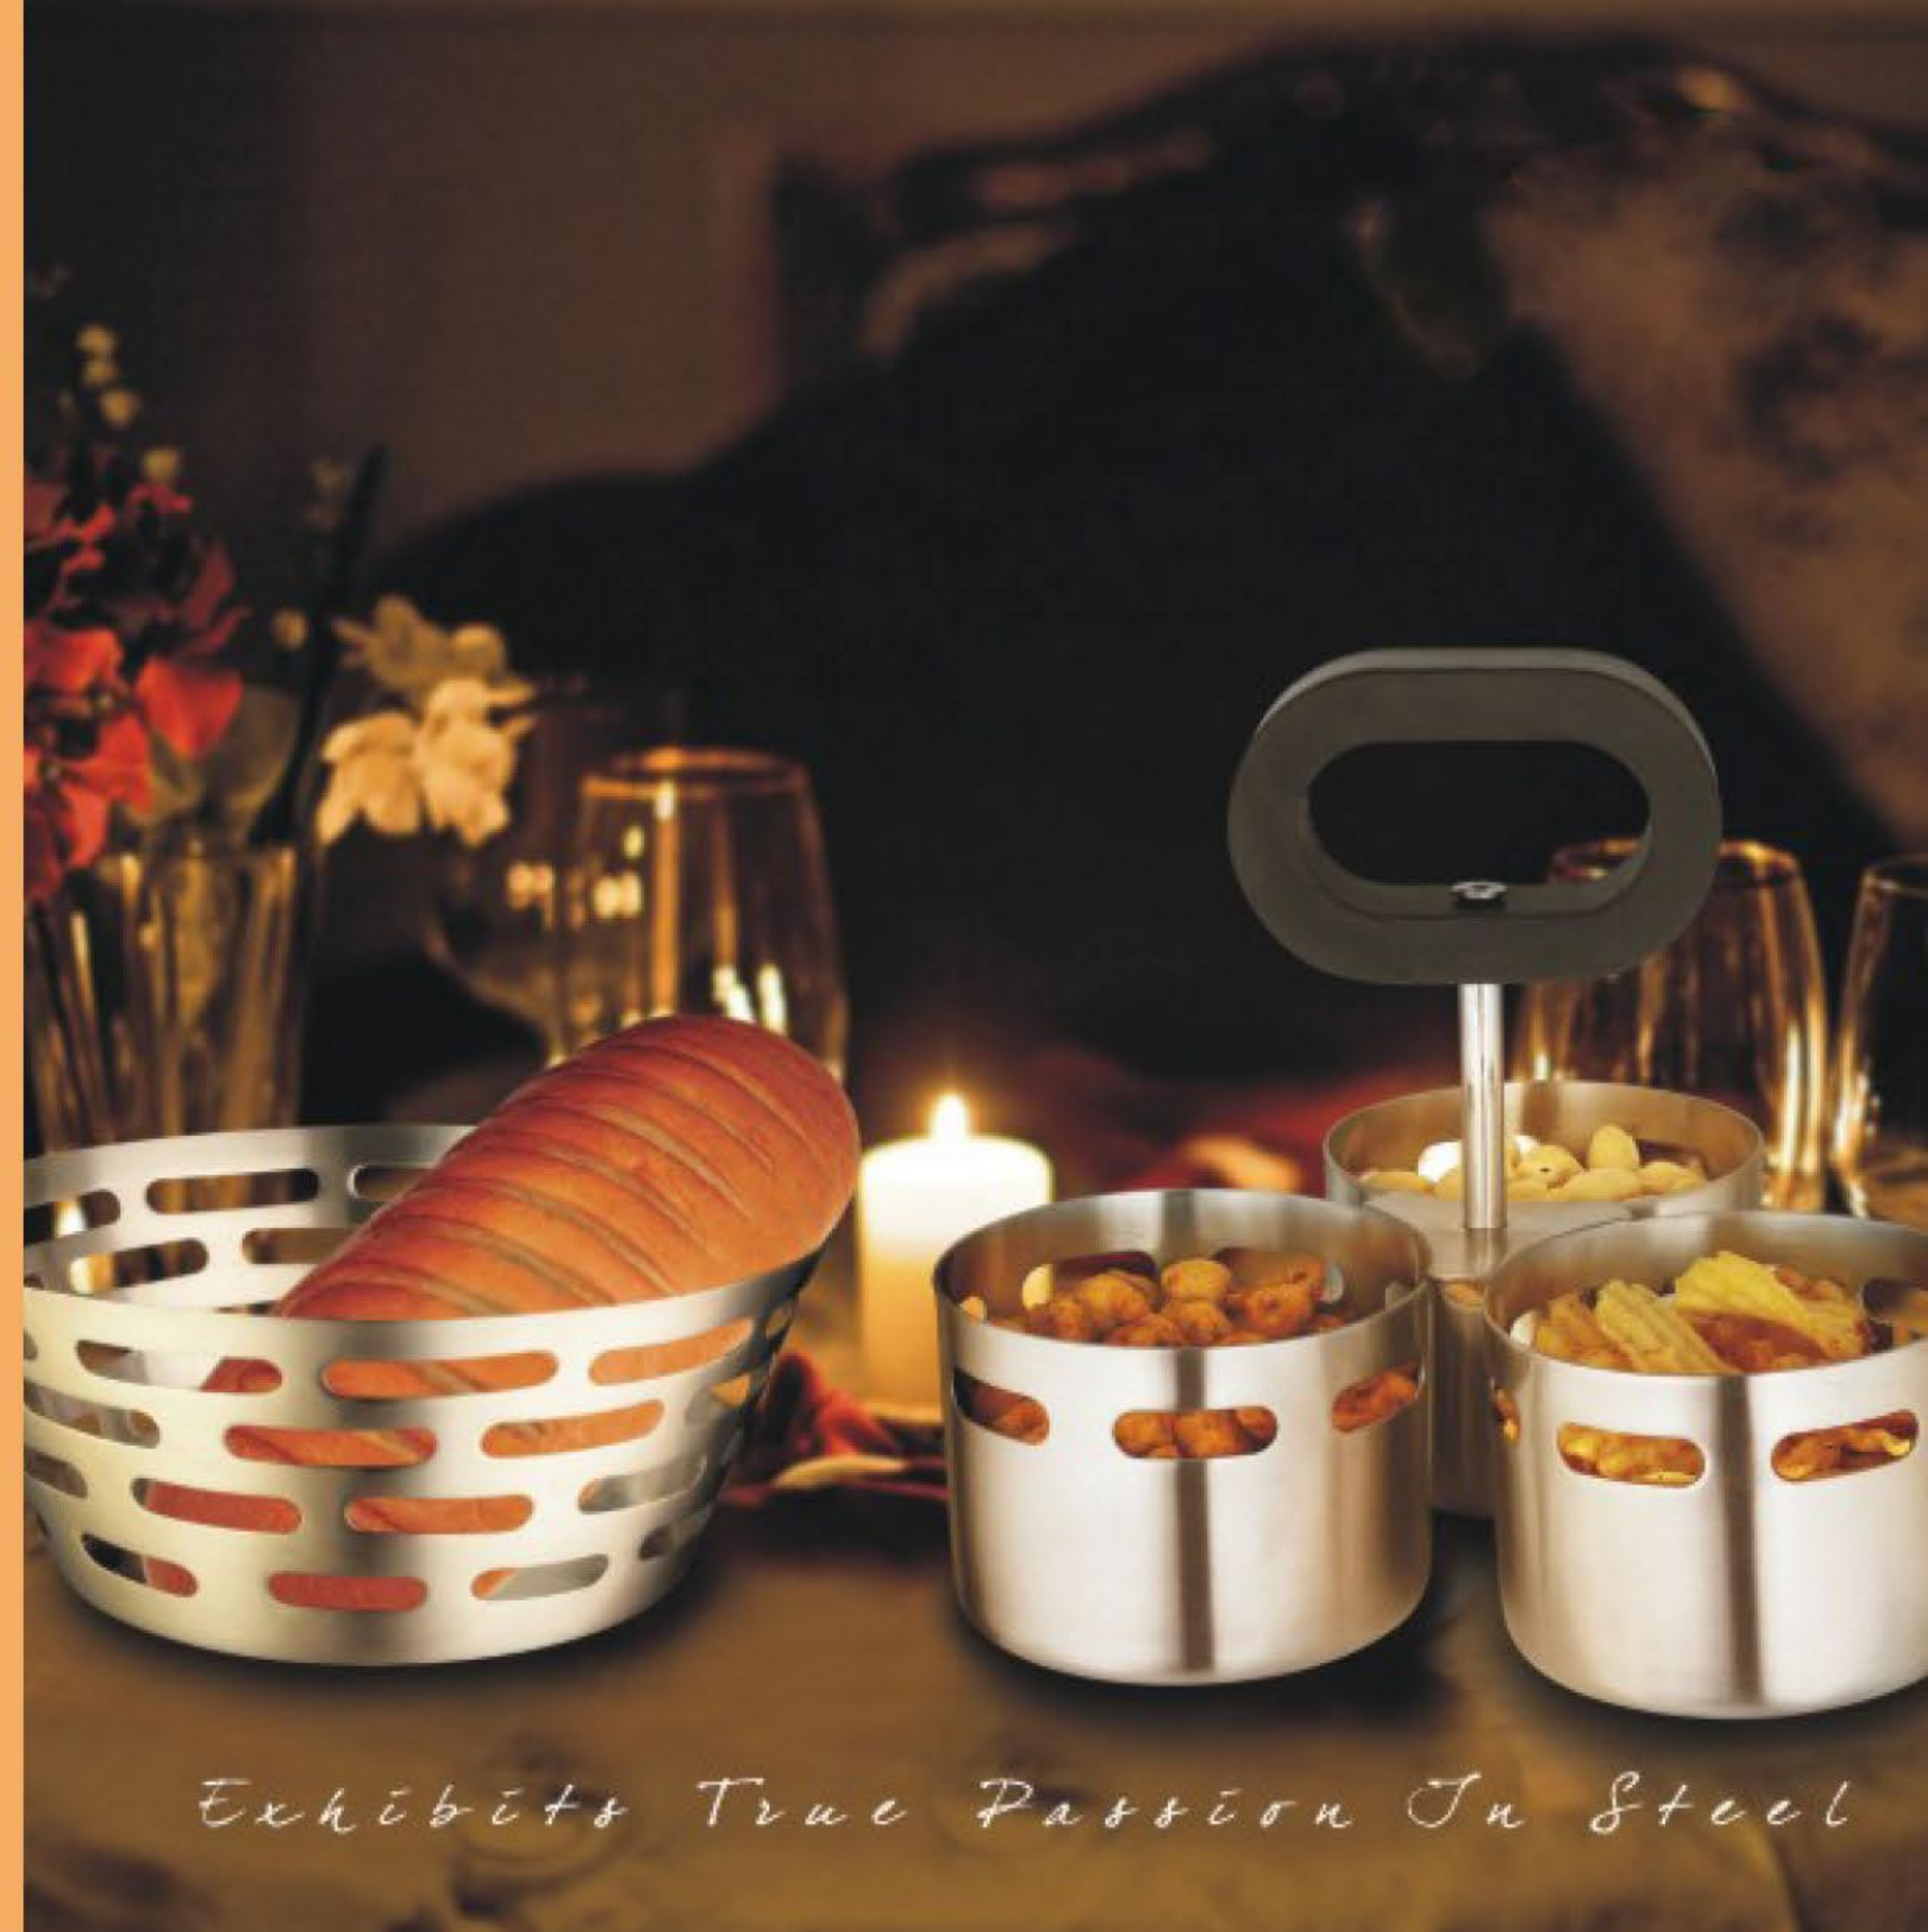

Aviva Global Ventures Inc.

9637 134 Street, Surrey, BC V3T4A8, Canada

E-Mail : info@avivaglobal.ca | Website : www.avivaglobal.ca

Phone : +1 778 862 3465

Exhibits True Passion In Steel