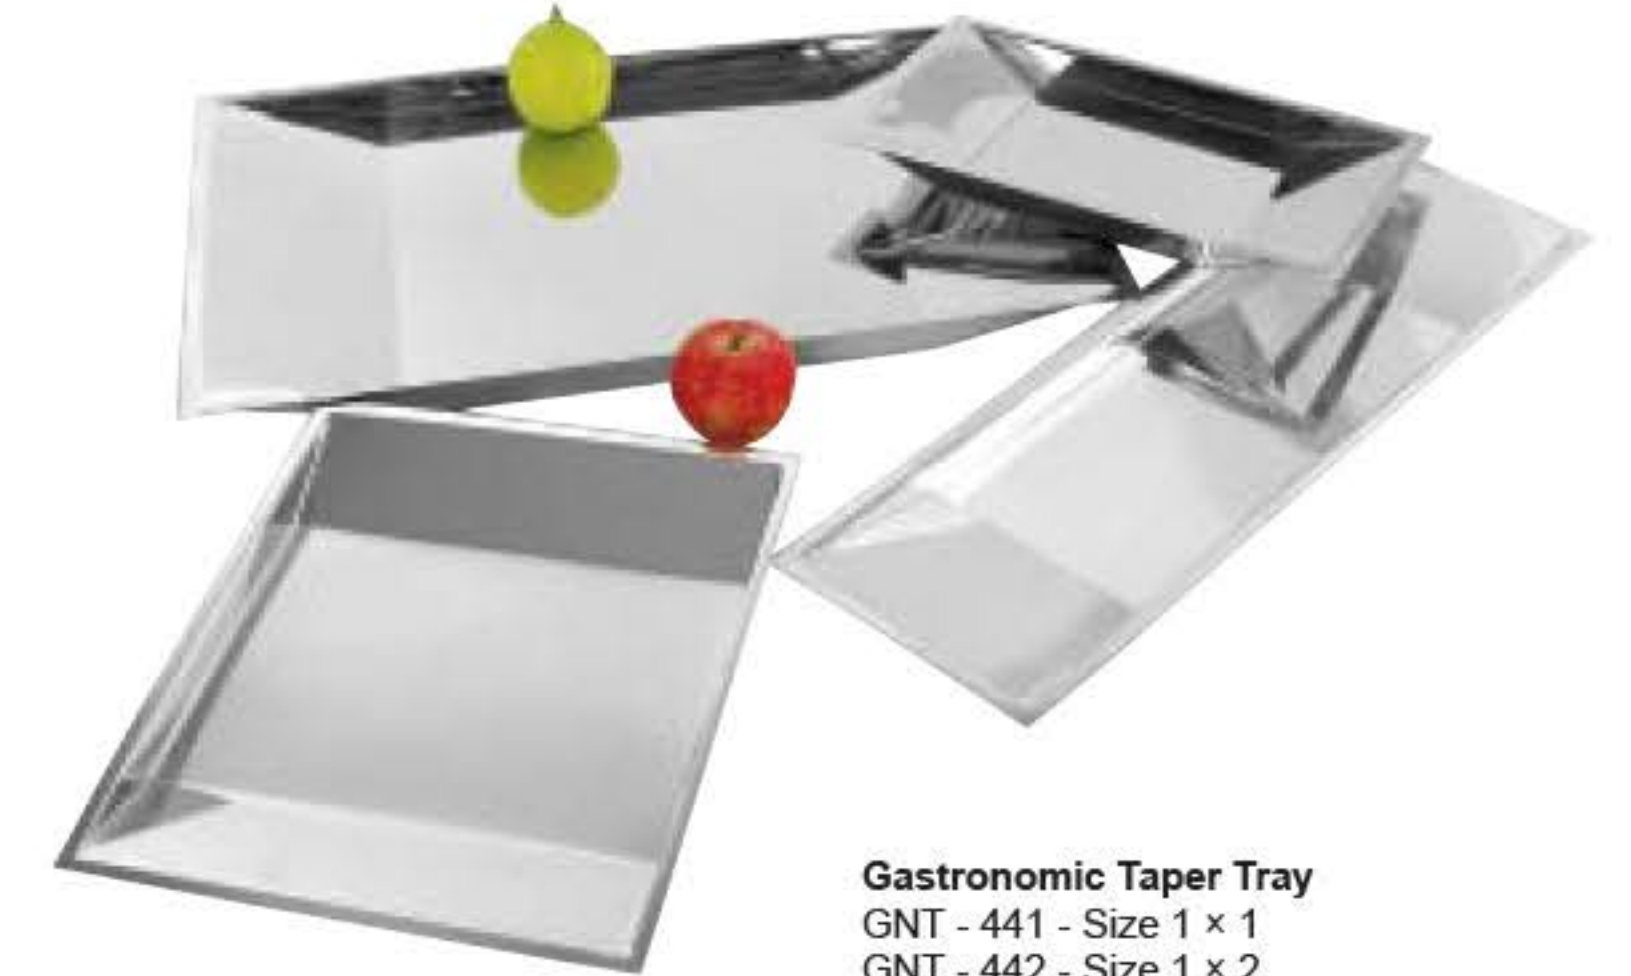

Gastronomic Taper Tray
GNT - 441 - Size 1 x 1
GNT - 442 - Size 1 x 2
GNT - 443 - Size 1 x 3
GNT - 444 - Size 2 x 4